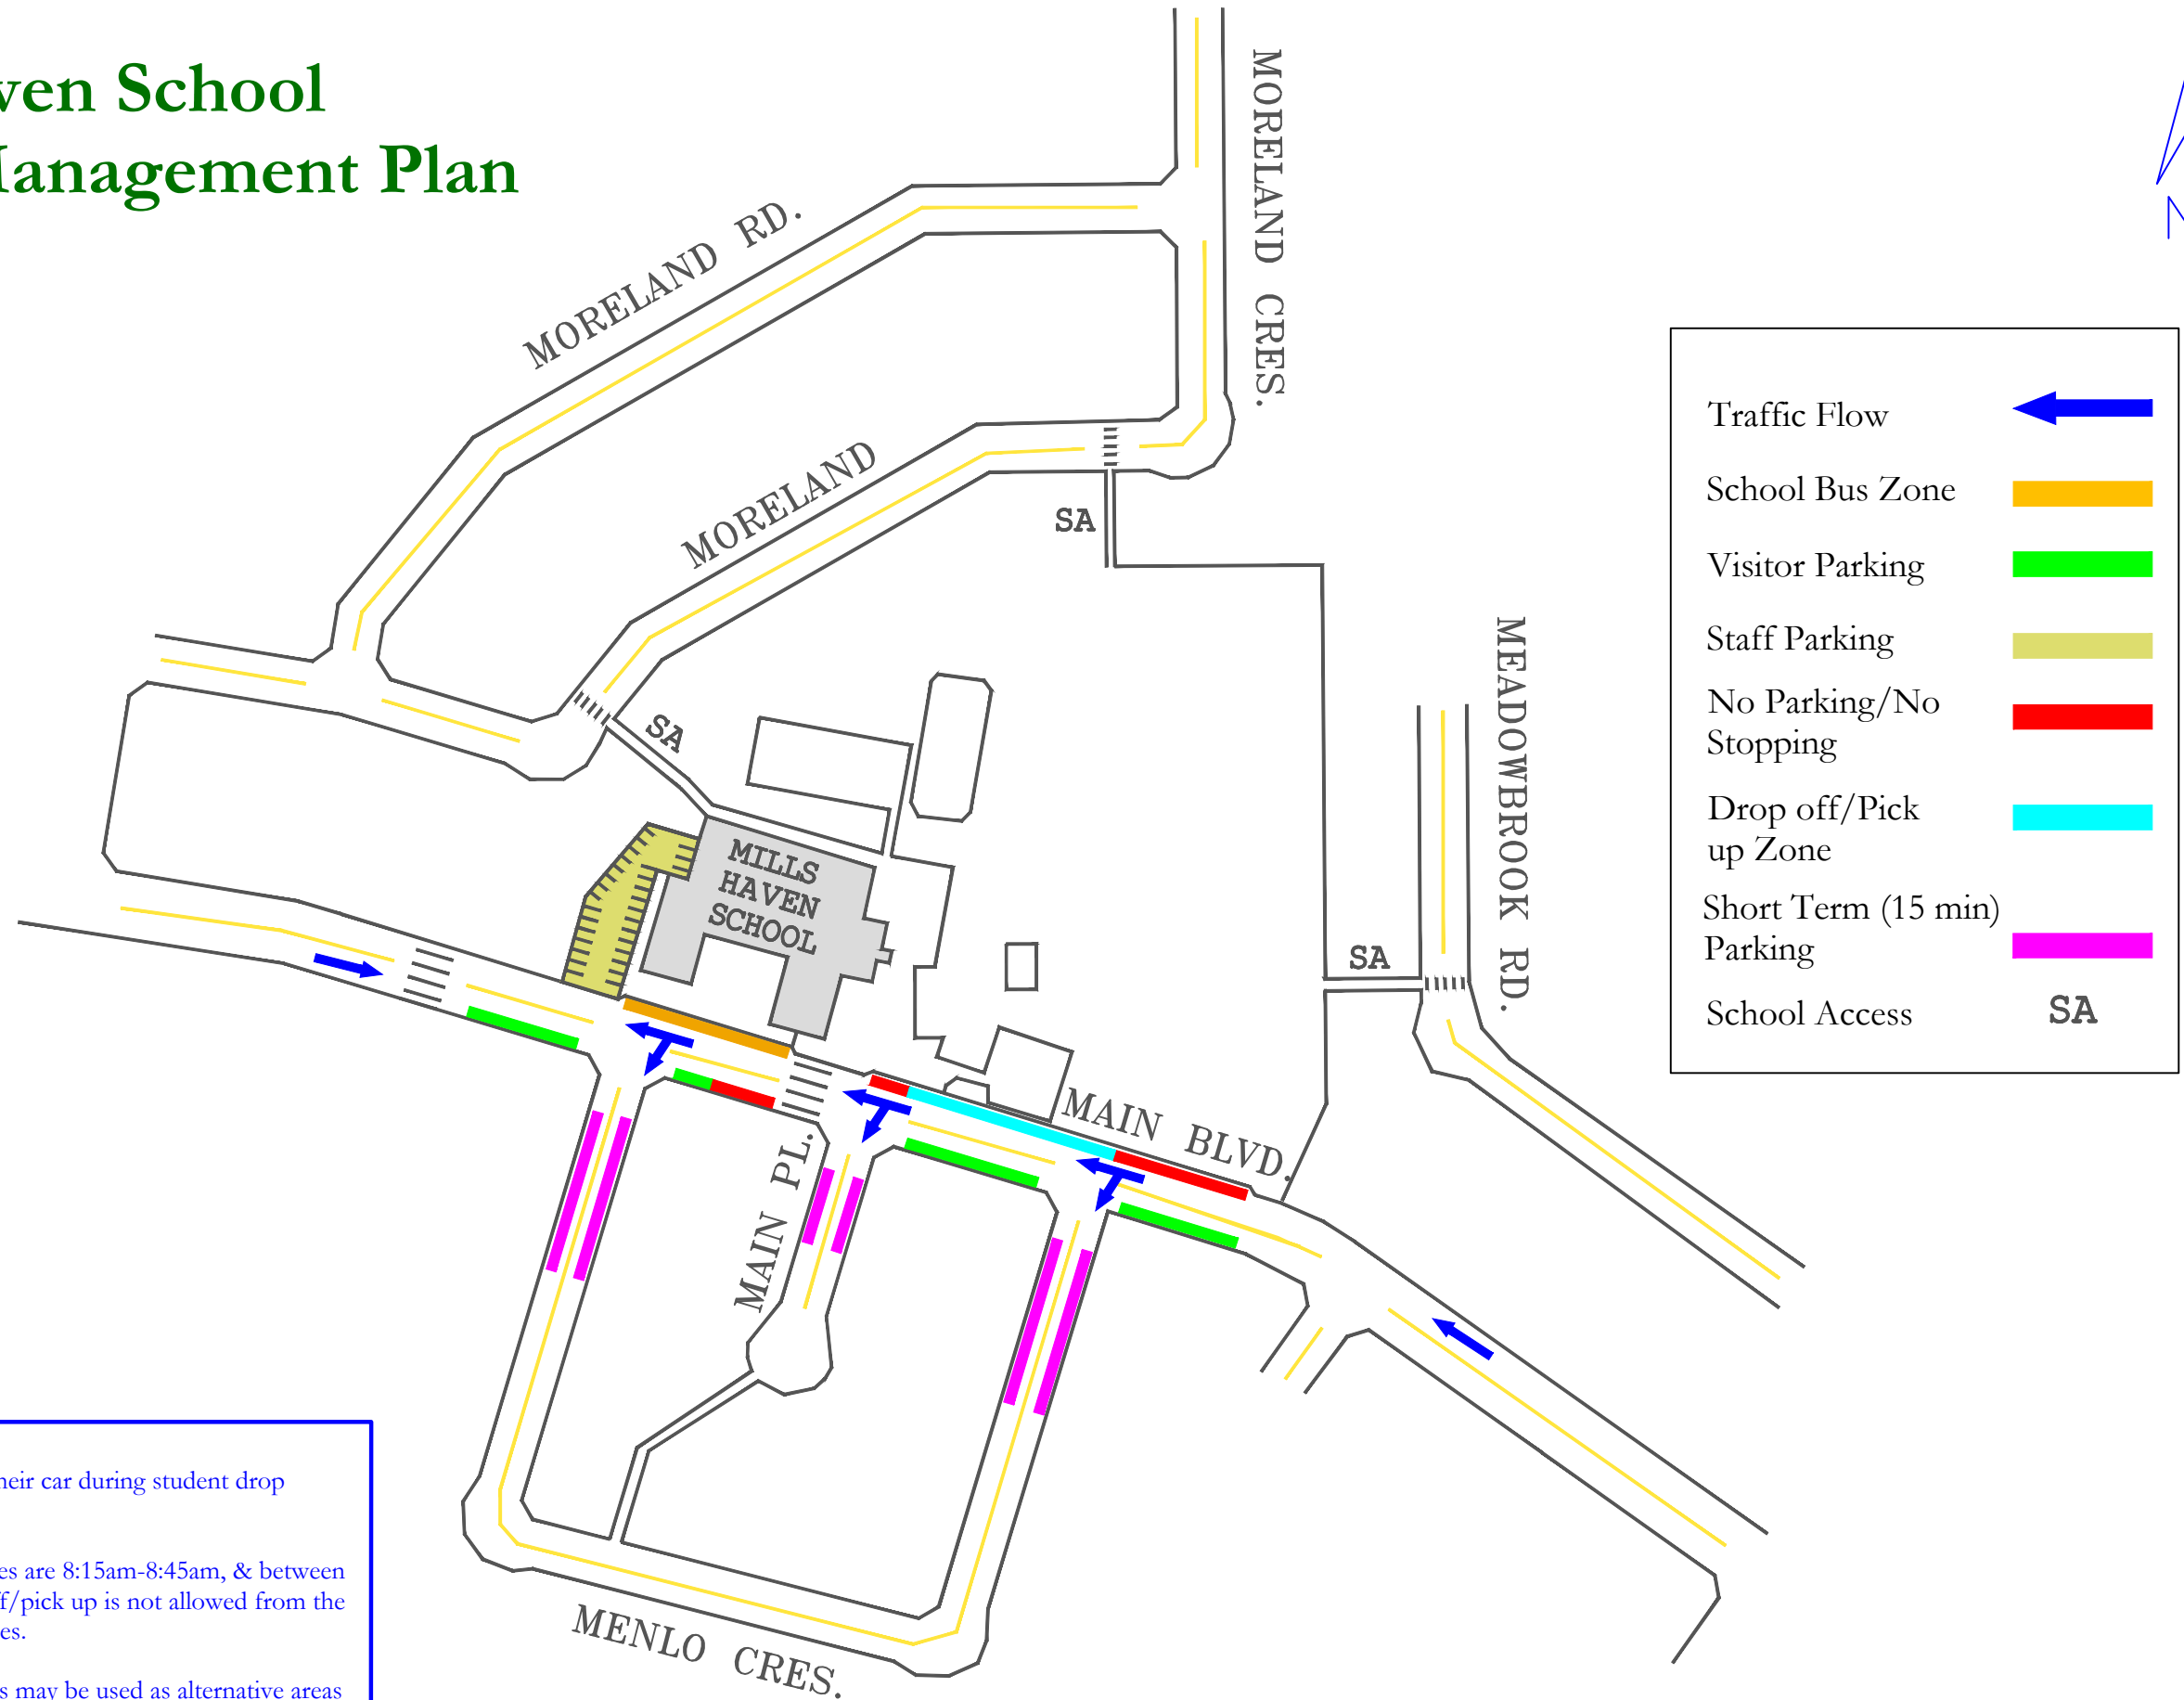

Mills Haven School Traffic Management Plan

Drop off/Pick up Zone:
Parents are requested to stay in their car during student drop off/pick up.

School Bus Zone:
School bus drop off/pick up times are 8:15am-8:45am, & between 3:00pm-3:30pm. Student drop off/pick up is not allowed from the school bus zone during these times.

School Access:
The roads next to school accesses may be used as alternative areas for drop off/pick up or short term parking.